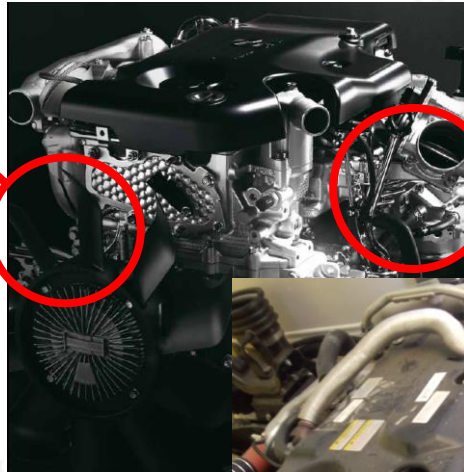

SB19050039

ISUZU N-Series Compressor Mount Kit Selection

This Service Bulletin only applies to the Euro 5b+ / Euro 6 engines

Original A/C compressor on the RIGHT hand side (direction of motion) select kit:

KC14080373

Original A/C compressor on the LEFT hand side (direction of motion) select kit:

KC19030483