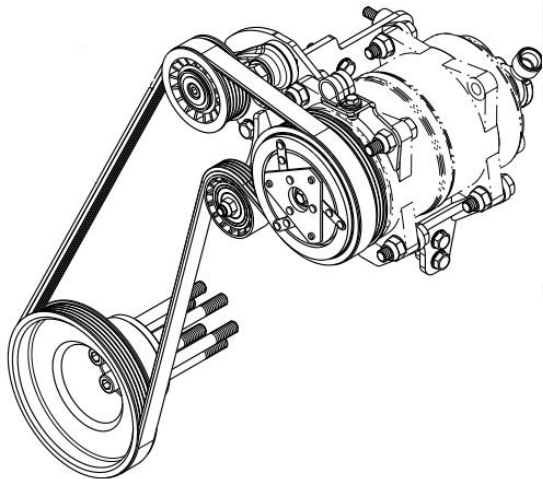

SB19050039

ISUZU N-Series Compressor Mount Kit Selection

This Service Bulletin only applies to the Euro 5b+ / Euro 6 engines

Original A/C compressor on the RIGHT hand side (direction of motion) select kit:

KC14080373

Original A/C compressor on the LEFT hand side (direction of motion) select kit:

KC19030483